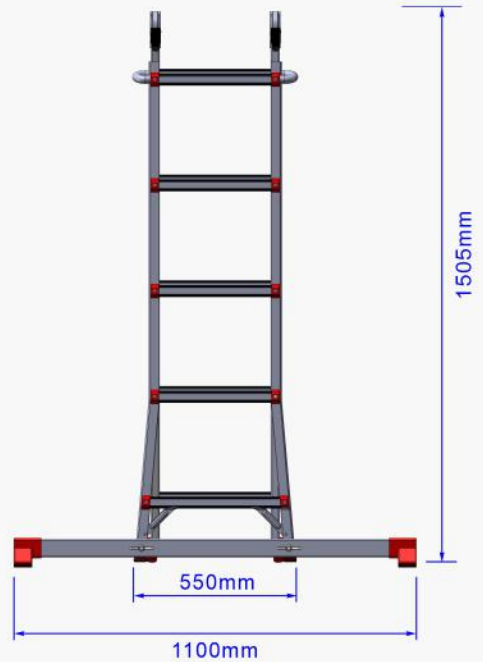

LOYAL

SAFE WORKING

Aluminium Scaffold Towers Ltd.

01353 778811

sales@aluminium-scaffoldtowers.co.uk

www.aluminium-scaffoldtowers.co.uk

Red Giant

Telescopic Multi Purpose Ladder

Product Ref : LYJL0405XB

Weight : 14.2kg

Unextended

Extended by... ..1 rung

...2 rung

...3 rung

...4 rung

LOYAL

Weight : 14.2kg

LOYAL

SAFE WORKING

Aluminium Scaffold Towers Ltd.

01353 778811

sales@aluminium-scaffoldtowers.co.uk

www.aluminium-scaffoldtowers.co.uk

Red Giant

Telescopic Multi Purpose Ladder

Product Ref : LYJL0405XB

Weight : 14.2kg

Unextended

Extended by... ...1 rung

...2 rung

...3 rung

...4 rung