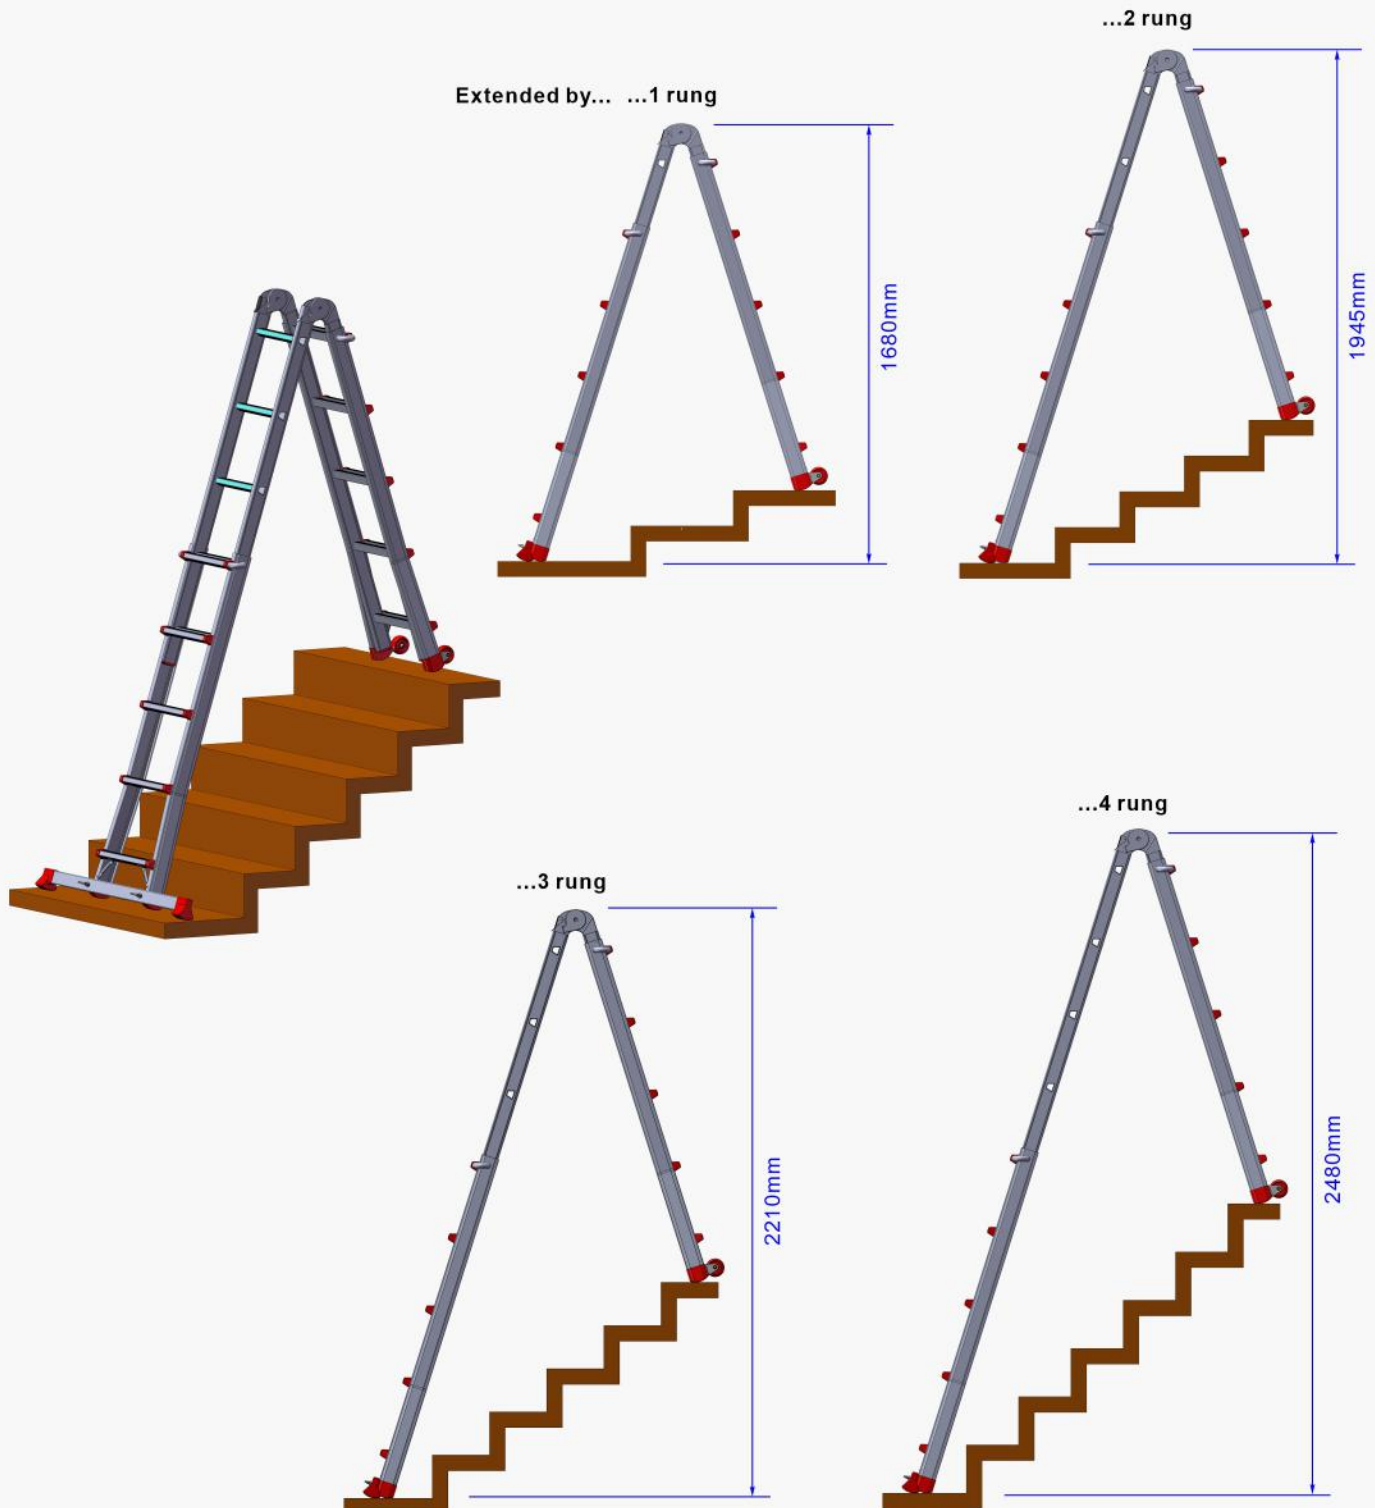

Unextended

Extended by... ...1 rung

...2 rung

LOYAL

SAFE WORKING

Aluminium Scaffold Towers Ltd.

01353 778811

sales@aluminium-scaffoldtowers.co.uk

www.aluminium-scaffoldtowers.co.uk

Red Giant

Telescopic Multi Purpose Ladder

Product Ref : LYJL0405XB

Weight : 14.2kg