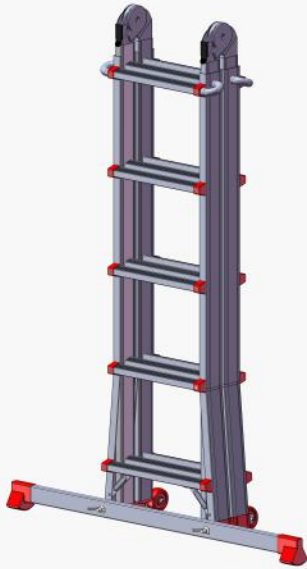

LOYAL

SAFE WORKING

Aluminium Scaffold Towers Ltd.

01353 778811

sales@aluminium-scaffoldtowers.co.uk

www.aluminium-scaffoldtowers.co.uk

Red Giant

Telescopic Multi Purpose Ladder

Product Ref : LYJL0405XB

Weight : 14.2kg

Unextended

Extended by... ..1 rung

...2 rung

...3 rung

...4 rung

LOYAL

SAFE WORKING

Aluminium Scaffold Towers Ltd.

01353 778811

sales@aluminium-scaffoldtowers.co.uk

www.aluminium-scaffoldtowers.co.uk

Red Giant

Telescopic Multi Purpose Ladder

Product Ref : LYJL0405XB

Telescopic Multi Purpose Ladder

Product Ref : LYJL0405XB

Weight : 14.2kg

Unextended

Extended by... ...1 rung

...2 rung

...3 rung

...4 rung