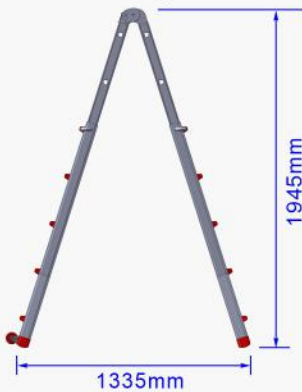

Product Ref : LYJL0405XB

Weight : 14.2kg

Unextended

Extended by... ..1 rung

...2 rung

...3 rung

...4 rung

LOYAL

Telescopic Multi Purpose Ladder

Product Ref : LYJL0405XB

Weight : 14.2kg

Unextended

Extended by... ...1 rung

...2 rung

...3 rung

...4 rung