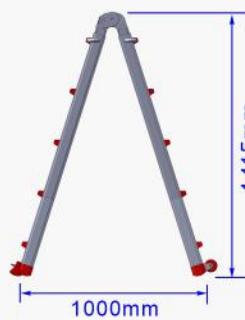

Product Ref : LYJL0405XB

Weight : 14.2kg

Unextended

Extended by... ..1 rung

...2 rung

...3 rung

...4 rung

LOYAL