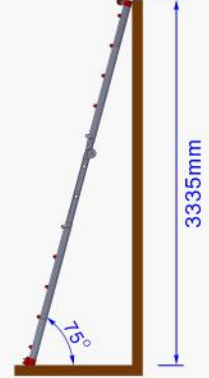

Weight : 14.2kg

LOYAL

SAFE WORKING

Aluminium Scaffold Towers Ltd.

01353 778811

sales@aluminium-scaffoldtowers.co.uk

www.aluminium-scaffoldtowers.co.uk

Red Giant

Telescopic Multi Purpose Ladder

Product Ref : LYJL0405XB

Weight : 14.2kg

Unextended

Extended by... ...1 rung

...2 rung

...3 rung

...4 rung

...5 rung

...6 rung

...7 rung

...8 rung