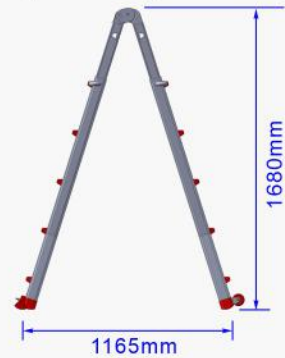

Product Ref : LYJL0405XB

Weight : 14.2kg

Unextended

Extended by... ..1 rung

...2 rung

...3 rung

...4 rung

LOYAL

Telescopic Multi Purpose Ladder

Product Ref : LYJL0405XB

Weight : 14.2kg

Unextended

Extended by... ...1 rung

...2 rung

...3 rung

...4 rung