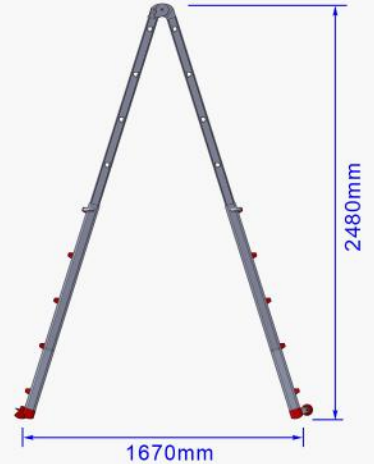

Product Ref : LYJL0405XB

Weight : 14.2kg

Unextended

Extended by... ..1 rung

...2 rung

...3 rung

...4 rung

LOYAL

Telescopic Multi Purpose Ladder

Product Ref : LYJL0405XB

Weight : 14.2kg

Unextended

Extended by... ...1 rung

...2 rung

...3 rung

...4 rung