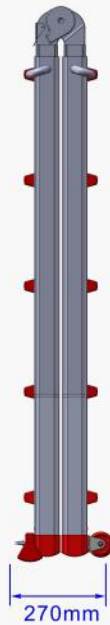

Product Ref : LYJL0405XB

Weight : 14.2kg

Unextended

Extended by... ..1 rung

...2 rung

...3 rung

...4 rung

LOYAL

Telescopic Multi Purpose Ladder

Product Ref : LYJL0405XB

Weight : 14.2kg

Unextended

Extended by... ...1 rung

...2 rung

...3 rung

...4 rung