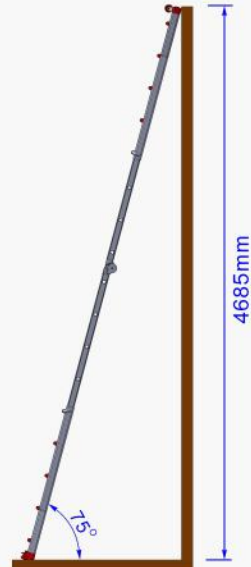

Weight : 14.2kg

LOYAL

SAFE WORKING

Aluminium Scaffold Towers Ltd.

01353 778811

sales@aluminium-scaffoldtowers.co.uk

www.aluminium-scaffoldtowers.co.uk

Red Giant

Telescopic Multi Purpose Ladder

Product Ref : LYJL0405XB

Weight : 14.2kg

Unextended

Extended by... ...1 rung

...2 rung

...3 rung

...4 rung

...5 rung

...6 rung

...7 rung

...8 rung