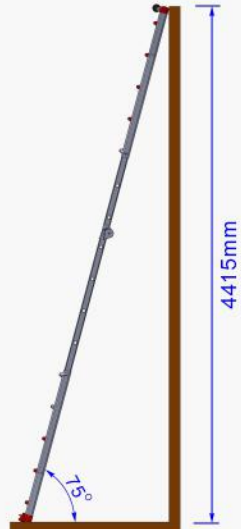

Weight : 14.2kg

LOYAL

SAFE WORKING

Aluminium Scaffold Towers Ltd.

01353 778811

sales@aluminium-scaffoldtowers.co.uk

www.aluminium-scaffoldtowers.co.uk

Red Giant

Telescopic Multi Purpose Ladder

Product Ref : LYJL0405XB

Weight : 14.2kg

Unextended

Extended by... ...1 rung

...2 rung

...3 rung

...4 rung

...5 rung

...6 rung

...7 rung

...8 rung