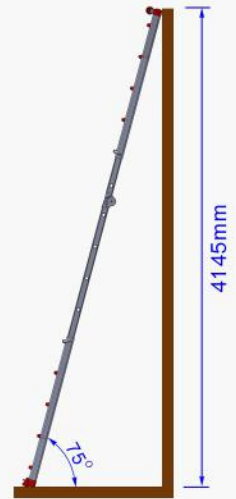

Weight : 14.2kg

LOYAL

SAFE WORKING

Aluminium Scaffold Towers Ltd.

01353 778811

sales@aluminium-scaffoldtowers.co.uk

www.aluminium-scaffoldtowers.co.uk

Red Giant

Telescopic Multi Purpose Ladder

Product Ref : LYJL0405XB

Weight : 14.2kg

Unextended

Extended by... ...1 rung

...2 rung

...3 rung

...4 rung

...5 rung

...6 rung

...7 rung

...8 rung